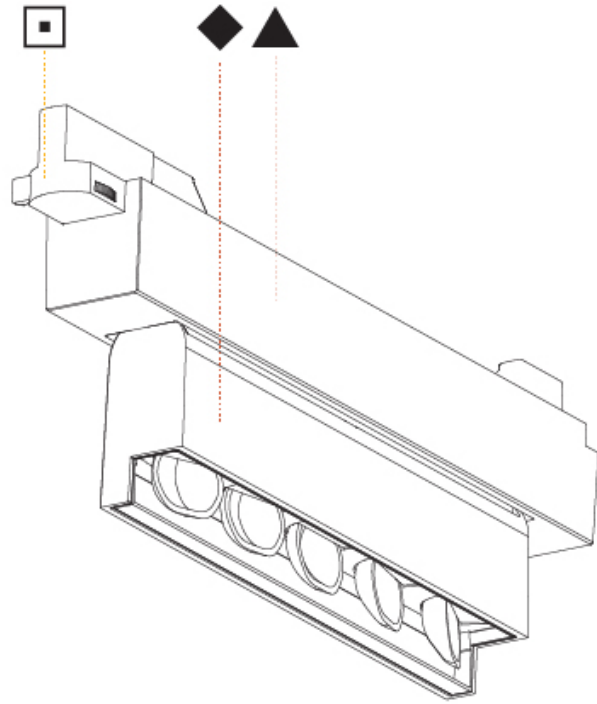

OPTICAL

Adjustability: Tilt 15°

RATINGS AND CERTIFICATIONS

Certified By: Certified for North American Standards
 IP rating: IP20

MAGIQ WALLWASH PLUS BLACK TRACK

A3T062-

PROJECT	_____
TYPE	_____
SPECIFIER	_____
QUANTITY	_____
DATE	_____